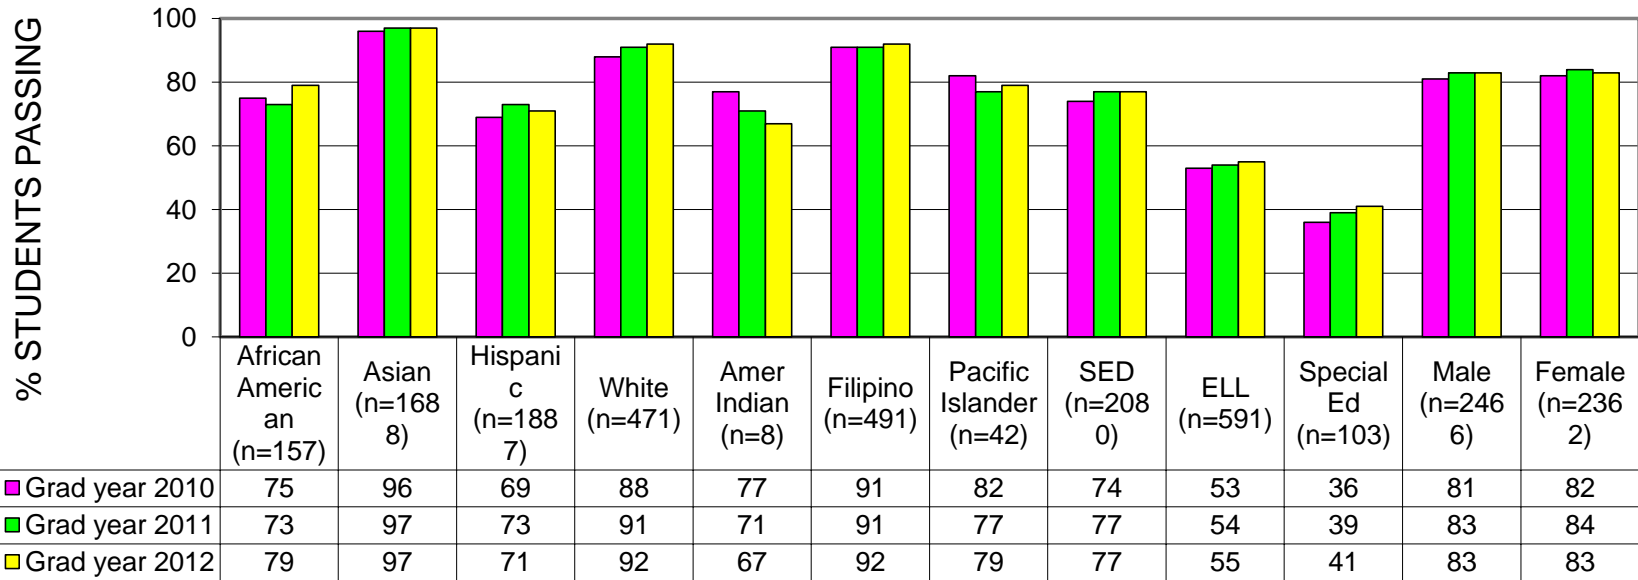

**CAHSEE GRADE 10 PASSAGE RATES - MATH
GRADUATION CLASSES 2010-2012
BY SUBGROUPS**

■ Grad year 2010
 ■ Grad year 2011
 ■ Grad year 2012